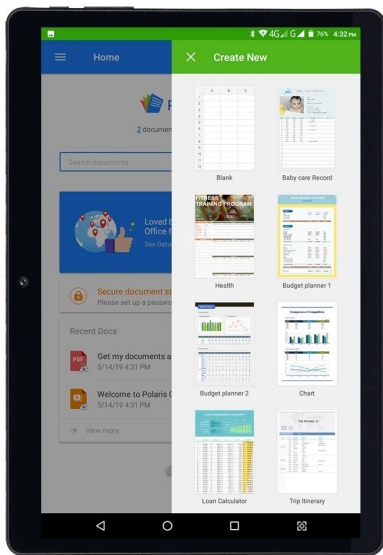

Slate SL32

Slate SL32 OS7 10.1" 3G Calling Tablet PC with Dual SIM Slots, 1GB RAM, 16GB Storage, QuadCore CPU, GPS, Bluetooth

- MediaTek MT6582 QuadCore MTK ARM Cortex-A7 CPU (Processor) @ 1.3GHz
- 10.1 Inch IPS 1280*800 HD LCD Display with MediaTek MiraVision™ image enhancement
- Dual SIM slot 3G GSM/EDGE/WCDMA 850/900/1800/1900/2100
- Inbuilt GPS Chip and Antenna
- Mali-400 MP1 GPU (Graphics Processor) @ 500 MHz
- Voice Calling via 3G SIM Card
- 16GB Storage and 128GB Expandable
- Dual Camera - 5MP front and 8MP rear (interpolated) with LED Flash
- Dual Speakers
- Bluetooth 4.0 Connectivity
- WiFi 2.4GHz b/g/n Connectivity
- Inbuilt FM Radio
- Metal Housing
- Android OS
- 1GB High speed RAM
- Multi Touch 5 Point Capacitive Touch Screen
- MicroUSB Port for Charging and OTG
- WiFi HotSpot Tethering
- WiFi Direct
- USB Internet Sharing (Internet from PC)
- USB Tethering
- Bluetooth Tethering
- Support for Bluetooth Keyboard and Mouse
- Supports OTG
- Supports 480p, 720p and 1080p Full HD video