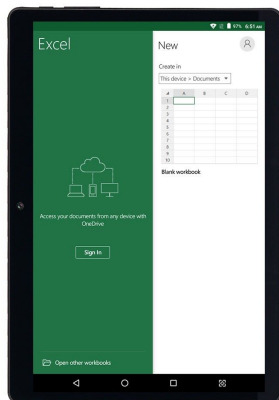

Slate X17s

- Quad-Core 1.8 GHz Cortex A7 Processor
- Powerful Graphics Processor - Mali 400 MP2 @ 600 MHz
- 2GB RAM
- Internal Storage of 32GB
- Supports MicroSD Cards upto 512GB (Expandable Storage)
- Dual Camera
- 5 Point Multitouch Capacitive Touch Screen
- Inbuilt Bluetooth Inbuilt WiFi 802.11 2.4GHz b/g/n
- Android 8.1 Operating System
- Sleek housing
- Inbuilt Speakers and Microphone
- Supports HD videos upto 1080p
- Built-in 3000 mAh rechargeable Li-Ion battery
- MicroUSB port for Charging and OTG (Can charge through laptop or PC)
- Separate DC Port for charging while using MicroUSB port for other tasks

Slate SL30

Slate SL30 OS7 10.1" 3G Calling Tablet PC with Dual SIM Slots, 1GB RAM, 16GB Storage, QuadCore CPU, GPS, Bluetooth

- MediaTek MT6582 QuadCore MTK ARM Cortex-A7 CPU (Processor) @ 1.3GHz
- 10.1 IPS Inch 1280*800 HD LCD Display with MediaTek MiraVision™ image enhancement
- Inbuilt GPS Chip and Antenna
- Mali-400 MP2 GPU (Graphics Processor) @ 500 MHz
- Dual SIM slot 2G GSM/EDGE 850/900/1800/1900
- Voice Calling via 2G SIM Card
- 16GB Storage and 128GB Expandable
- Dual Camera - 5MP Front and 8MP Rear (interpolated) with LED Flash
- Dual Speakers
- Bluetooth 4.0 Connectivity
- WiFi 2.4GHz b/g/n Connectivity
- Inbuilt FM Radio
- Metal Housing
- Android OS
- 1GB High speed RAM
- Multi Touch 5 Point Capacitive Touch Screen
- MicroUSB Port for Charging and OTG
- WiFi HotSpot Tethering
- WiFi Direct
- USB Internet Sharing (Internet from PC)
- USB Tethering
- Bluetooth Tethering
- Support for Bluetooth Keyboard and Mouse
- Supports OTG
- Supports 480p, 720p and 1080p Full HD video