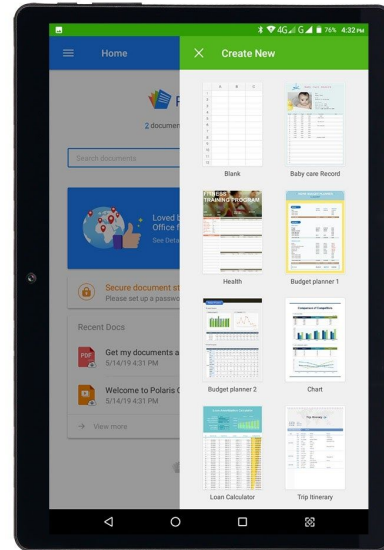

Slate SL36

Slate SL36 OS9 10.1" 4G Calling Tablet PC with VOLTE, Dual SIM Slots, 2GB RAM, 32GB Storage, QuadCore CPU, GPS, Bluetooth

- 10.1 Inch IPS 1280*800 pixels HD LCD Display
- Dual SIM Slot | 4G: B1/B3/B5/B40 (VOLTE) | 3G:2100 | 2G GSM/EDGE 850/900/1800/1900
- VOLTE and LTE Supported - Supports Reliance Jio 4G SIM Cards and other Indian 4G network providers
- MediaTek MT6739 64-Bit ARM Cortex-A53 QuadCore processor running @ 1.5GHz
- IMG GE8100 GPU (Graphics Processor) running @ 570MHz
- Voice Calling via 4G, 3G & 2G SIM Card
- 32GB Internal Storage and 128GB Expandable
- 2GB High Speed RAM
- Android 8.0 OS
- Metal Housing
- DUAL Camera - 5MP Front and 8MP Rear (interpolated) with LED Flash
- Dual Speakers
- Inbuilt GPS Chip and Antenna
- Multi Touch 5 Point Capacitive Touch Screen
- Inbuilt FM Radio
- Bluetooth 4.0 Connectivity
- WiFi Connectivity
- MicroUSB Port
- WiFi HotSpot Tethering
- WiFi Direct
- USB Internet Sharing (Internet from PC)
- USB Tethering
- Bluetooth Tethering
- Bluetooth Keyboard and Mouse Support
- OTG Support
- Supports 480p, 720p and 1080p HD Videos